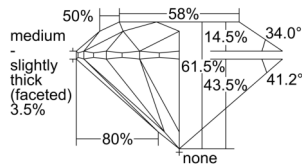

GIA®

FACSIMILE

GIA REPORT 1505524275

Verify this report at GIA.edu

GIA NATURAL DIAMOND DOSSIER®

October 01, 2024
GIA Report Number 1505524275
Shape and Cutting Style ..... Round Brilliant
Measurements ..... 4.46 - 4.49 x 2.75 mm

GRADING RESULTS

Carat Weight ..... 0.33 carat
Color Grade ..... G
Clarity Grade S11
Cut Grade ..... Excellent

ADDITIONAL GRADING INFORMATION

Polish ..... Excellent
Symmetry ..... Excellent
Fluorescence ..... None
Clarity Characteristics ..... Cloud
Inscription(s): GIA 1505524275

PROPORTIONS

Profile to actual proportions

GRADING SCALES

GIA COLOR SCALE	GIA CLARITY SCALE	GIA CUT SCALE	
D	FLAWLESS	EXCELLENT	
E	INTERNALLY FLAWLESS		
F		VVS₁	VERY GOOD
G	VVS₂		
H	VS₁	GOOD	
I	VS₂		
J	S1₁	FAIR	
K	S1₂		
L	I₁	POOR	
M	I₂		
N	I₃		
O			
P			
Q			
R			
S			
T			
U			
V			
W			
X			
Y			
Z