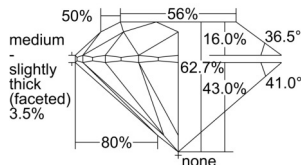

GIA®

FACSIMILE

GIA REPORT 1503623004

Verify this report at GIA.edu

GIA NATURAL DIAMOND DOSSIER®

October 10, 2024
GIA Report Number 1503623004
Shape and Cutting Style ..... Round Brilliant
Measurements ..... 5.46 - 5.48 x 3.43 mm

GRADING RESULTS

Carat Weight ..... 0.63 carat
Color Grade ..... G
Clarity Grade VS2
Cut Grade ..... Excellent

ADDITIONAL GRADING INFORMATION

Polish ..... Excellent
Symmetry ..... Excellent
Fluorescence ..... None
Clarity Characteristics ..... Cloud, Crystal, Needle
Inscription(s): GIA 1503623004

PROPORTIONS

Profile to actual proportions

GRADING SCALES

GIA COLOR SCALE	GIA CLARITY SCALE	GIA CUT SCALE	
D	FLAWLESS	EXCELLENT	
E	INTERNALLY FLAWLESS		
F		VVS₁	VERY GOOD
G	VVS₂		
H	VS₁	GOOD	
I	VS₂		
J	SI₁	FAIR	
K	SI₂		
L	I₁	POOR	
M	I₂		
N	I₃		
O			
P			
Q			
R			
S			
T			
U			
V			
W			
X			
Y			
Z