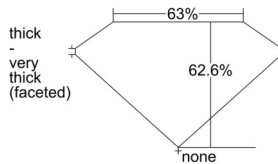

GIA®

FACSIMILE

GIA REPORT 1503257844

Verify this report at GIA.edu

GIA NATURAL DIAMOND DOSSIER®

August 28, 2024
GIA Report Number 1503257844
Shape and Cutting Style ..... Marquise Brilliant
Measurements ..... 7.04 x 3.90 x 2.44 mm

GRADING RESULTS

Carat Weight ..... 0.40 carat
Color Grade ..... E
Clarity Grade VS1

ADDITIONAL GRADING INFORMATION

Polish ..... Excellent
Symmetry ..... Very Good
Fluorescence ..... None
Clarity Characteristics..... Cloud, Feather, Pinpoint
Inscription(s): GIA 1503257844

PROPORTIONS

Profile not to actual proportions

GRADING SCALES

GIA COLOR SCALE		GIA CLARITY SCALE			
COLORLESS	D	VERY VERY SLIGHTLY INCLUDED	FLAWLESS		
	E		INTERNALLY FLAWLESS		
	F	VERY SLIGHTLY INCLUDED	VS₁		
	G		VS₂		
	H		VS₁		
	NEAR COLORLESS	I	SLIGHTLY INCLUDED	VS₂	
		J		SI₁	
		FAINT	K	INCLUDED	SI₂
			L		I₁
			M		I₂
VERT LIGHT	N	LIGHT	I₃		
	O				
	P				
	Q				
	R