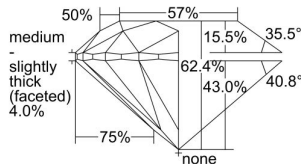

GIA®

FACSIMILE

GIA REPORT 1499815968

Verify this report at GIA.edu

GIA NATURAL DIAMOND DOSSIER®

July 02, 2024
GIA Report Number **1499815968**
Shape and Cutting Style ..... **Round Brilliant**
Measurements ..... **4.73 - 4.74 x 2.96 mm**

GRADING RESULTS

Carat Weight ..... **0.41 carat**
Color Grade ..... **F**
Clarity Grade **S12**
Cut Grade ..... **Excellent**

ADDITIONAL GRADING INFORMATION

Polish ..... **Excellent**
Symmetry ..... **Very Good**
Fluorescence ..... **None**
Clarity Characteristics ..... **Crystal**
Inscription(s): **GIA 1499815968**

PROPORTIONS

Profile to actual proportions

GRADING SCALES

GIA COLOR SCALE	GIA CLARITY SCALE	GIA CUT SCALE	
D	FLAWLESS	EXCELLENT	
E	INTERNALLY FLAWLESS		
F		VVS₁	VERY GOOD
G	VVS₂		
H	VS₁	GOOD	
I	VS₂		
J	S1₁	FAIR	
K	S1₂		
L	I₁	POOR	
M	I₂		
N	I₃		
O			
P			
Q			
R			
S			
T			
U			
V			
W			
X			
Y			
Z