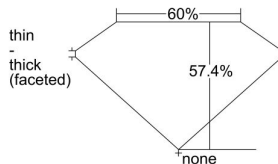

GIA®

FACSIMILE

GIA REPORT 1499653006

Verify this report at GIA.edu

GIA NATURAL DIAMOND DOSSIER®

June 13, 2024
GIA Report Number 1499653006
Shape and Cutting Style ..... Heart Brilliant
Measurements ..... 4.51 x 5.19 x 2.98 mm

GRADING RESULTS

Carat Weight ..... 0.41 carat
Color Grade ..... E
Clarity Grade VS2

ADDITIONAL GRADING INFORMATION

Polish ..... Excellent
Symmetry ..... Very Good
Fluorescence ..... None
Clarity Characteristics ..... Cloud
Inscription(s): GIA 1499653006

PROPORTIONS

Profile not to actual proportions

GRADING SCALES

GIA COLOR SCALE		GIA CLARITY SCALE			
COLORLESS	D	VERY VERY SLIGHTLY INCLUDED	FLAWLESS		
	E		INTERNALLY FLAWLESS		
	F	VERY SLIGHTLY INCLUDED	VVS₁		
	G		VVS₂		
	H		VS₁		
	NEAR COLORLESS	I	SLIGHTLY INCLUDED	VS₂	
		J		SI₁	
		FAINT	K	INCLUDED	SI₂
			L		I₁
			M		I₂
VERT LIGHT	N	LIGHT	I₃		
	O				
	P				
	Q				
	R