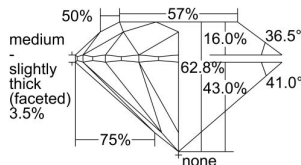

GIA®

FACSIMILE

GIA REPORT

1499642153

Verify this report at GIA.edu

GIA NATURAL DIAMOND DOSSIER®

June 12, 2024
GIA Report Number 1499642153
Shape and Cutting Style ..... Round Brilliant
Measurements ..... 4.68 - 4.70 x 2.95 mm

GRADING RESULTS

Carat Weight ..... 0.40 carat
Color Grade ..... K
Clarity Grade S11
Cut Grade ..... Excellent

ADDITIONAL GRADING INFORMATION

Polish ..... Excellent
Symmetry ..... Excellent
Fluorescence ..... Faint
Clarity Characteristics..... Crystal, Cloud, Indented Natural
Inscription(s): GIA 1499642153

PROPORTIONS

Profile to actual proportions

GRADING SCALES

GIA COLOR SCALE

COLORESS	D
	E
	F
	G
	H
	I
	J
NEAR COLORESS	K
	L
FAIN	M
	N
	O
	P
VERY LIGHT	Q
	R
	S
	T
	U
	V
	W
	X
	Y
LIGHT	Z

GIA CLARITY SCALE

FLAWLESS	VERY VERY SLIGHTLY INCLUDED	EXCELLENT	
			INTERNAL FLAWLESS
VVS₁	VERY SLIGHTLY INCLUDED	VERY GOOD	
			VVS₂
VS₁	SLIGHTLY INCLUDED	GOOD	
			VS₂
SI₁	INCLUDED	FAIR	
			SI₂
POOR			
	I₁		
	I₂		
	I₃		

GIA CUT SCALE

EXCELLENT
VERY GOOD
GOOD
FAIR
POOR