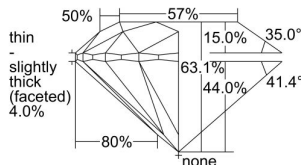

GIA®

FACSIMILE

GIA REPORT 1499454346

Verify this report at GIA.edu

GIA NATURAL DIAMOND DOSSIER®

May 24, 2024
GIA Report Number 1499454346
Shape and Cutting Style ..... Round Brilliant
Measurements ..... 5.01 - 5.07 x 3.18 mm

GRADING RESULTS

Carat Weight ..... 0.50 carat
Color Grade I
Clarity Grade VVS2
Cut Grade ..... Excellent

ADDITIONAL GRADING INFORMATION

Polish ..... Excellent
Symmetry ..... Very Good
Fluorescence ..... Faint
Clarity Characteristics..... Pinpoint, Surface Graining
Inscription(s): GIA 1499454346

PROPORTIONS

GRADING SCALES

GIA COLOR SCALE	GIA CLARITY SCALE	GIA CUT SCALE
COLOURLESS	FLAWLESS	EXCELLENT
D	INTERNALLY FLAWLESS	
E	VVS₁	VERY GOOD
F		
G	VVS₂	GOOD
H	VS₁	
I	VS₂	FAIR
J	SI₁	
K	SI₂	POOR
L	I₁	
M	I₂	
N	I₃	
O		
P		
Q		
R		
S		
T		
U		
V		
W		
X		
Y		
Z