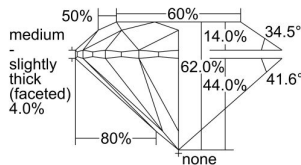

GIA®

FACSIMILE

GIA REPORT 1499408568

Verify this report at GIA.edu

GIA NATURAL DIAMOND DOSSIER®

May 23, 2024
GIA Report Number 1499408568
Shape and Cutting Style ..... Round Brilliant
Measurements ..... 5.14 - 5.16 x 3.20 mm

GRADING RESULTS

Carat Weight ..... 0.52 carat
Color Grade ..... D
Clarity Grade VVS2
Cut Grade ..... Excellent

ADDITIONAL GRADING INFORMATION

Polish ..... Excellent
Symmetry ..... Excellent
Fluorescence ..... Medium Blue
Clarity Characteristics ..... Pinpoint
Inscription(s): GIA 1499408568

PROPORTIONS

Profile to actual proportions

GRADING SCALES

GIA COLOR SCALE

COLORLESS	D
	E
	F
	G
	H
	I
	J
NEAR COLORLESS	K
	L
FAIN	M
	N
	O
	P
VERY LIGHT	Q
	R
	S
	T
	U
	V
LIGHT	W
	X
	Y
	Z

GIA CLARITY SCALE

FLAWLESS	VERY VERY SLIGHTLY INCLUDED	VVS₁	
			VVS₂
INTERNALLY FLAWLESS	VERY SLIGHTLY INCLUDED	VS₁	
		VS₂	
SLIGHTLY INCLUDED	SLIGHTLY INCLUDED	SI₁	
		SI₂	
INCLUDED	INCLUDED	I₁	
		I₂	
		I₃	

GIA CUT SCALE

EXCELLENT	VERY GOOD	GOOD	FAIR	POOR