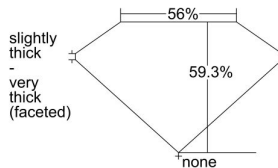

GIA®

FACSIMILE

GIA REPORT 1499399495

Verify this report at GIA.edu

GIA NATURAL DIAMOND DOSSIER®

May 21, 2024
GIA Report Number 1499399495
Shape and Cutting Style ..... Heart Brilliant
Measurements ..... 4.63 x 5.43 x 3.22 mm

GRADING RESULTS

Carat Weight ..... 0.50 carat
Color Grade ..... G
Clarity Grade VVS1

ADDITIONAL GRADING INFORMATION

Polish ..... Excellent
Symmetry ..... Good
Fluorescence ..... None
Clarity Characteristics ..... Pinpoint
Inscription(s): GIA 1499399495

PROPORTIONS

Profile not to actual proportions

GRADING SCALES

GIA COLOR SCALE		GIA CLARITY SCALE			
COLORLESS	D	VERY VERY SLIGHTLY INCLUDED	FLAWLESS		
	E		INTERNALLY FLAWLESS		
	F	VERY SLIGHTLY INCLUDED	VVS₁		
	G		VVS₂		
	H		VS₁		
	NEAR COLORLESS	I	SLIGHTLY INCLUDED	VS₂	
		J		SI₁	
		FAINT	K	INCLUDED	SI₂
			L		I₁
			M		I₂
VERY LIGHT			N	INCLUDED	I₃
			O		
			P		
	Q				
LIGHT	R				
	S				
	T				
	U				
	V				
	Z