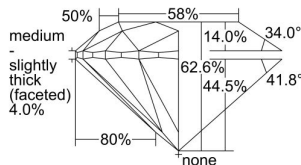

GIA®

FACSIMILE

GIA REPORT 1499149340

Verify this report at GIA.edu

GIA NATURAL DIAMOND DOSSIER®

April 25, 2024
GIA Report Number 1499149340
Shape and Cutting Style ..... Round Brilliant
Measurements ..... 5.66 - 5.71 x 3.56 mm

GRADING RESULTS

Carat Weight ..... 0.70 carat
Color Grade ..... F
Clarity Grade VS2
Cut Grade ..... Excellent

ADDITIONAL GRADING INFORMATION

Polish ..... Excellent
Symmetry ..... Excellent
Fluorescence ..... None
Clarity Characteristics ..... Cloud, Crystal
Inscription(s): GIA 1499149340

PROPORTIONS

Profile to actual proportions

GRADING SCALES

GIA COLOR SCALE

COLORED	D
	E
	F
	G
	H
	I
	J
NEAR COLORLESS	K
	L
Faint	M
	N
	O
	P
	Q
	R
	S
	T
	U
	V
	W
	X
	Y
Light	Z

GIA CLARITY SCALE

FLAWLESS	VERY VERY SLIGHTLY INCLUDED	VS₁	VS₂	VS₁	VS₂	SL₁	SL₂	I₁	I₂	I₃		
											FLAWLESS	INTERNALLY FLAWLESS

GIA CUT SCALE

EXCELLENT
VERY GOOD
GOOD
FAIR
POOR