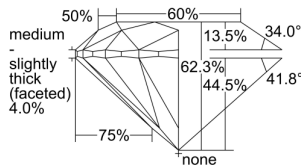

GIA®

FACSIMILE

GIA REPORT 1499148961

Verify this report at GIA.edu

GIA NATURAL DIAMOND DOSSIER®

April 25, 2024
GIA Report Number 1499148961
Shape and Cutting Style ..... Round Brilliant
Measurements ..... 4.71 - 4.74 x 2.95 mm

GRADING RESULTS

Carat Weight ..... 0.40 carat
Color Grade ..... F
Clarity Grade VS1
Cut Grade ..... Excellent

ADDITIONAL GRADING INFORMATION

Polish ..... Excellent
Symmetry ..... Excellent
Fluorescence ..... Faint
Clarity Characteristics ..... Cloud
Inscription(s): GIA 1499148961

PROPORTIONS

Profile to actual proportions

GRADING SCALES

GIA COLOR SCALE	GIA CLARITY SCALE	GIA CUT SCALE
D	FLAWLESS	EXCELLENT
E	FLAWLESS	
F	INTERNALLY FLAWLESS	VERY GOOD
G	FLAWLESS	
H	VVS₁	GOOD
I	VVS₂	
J	VS₁	FAIR
K	VS₂	
L	SI₁	POOR
M	SI₂	
N	I₁	
O	I₂	
P	I₃	
Q		
R		
S		
T		
U		
V		
W		
X		
Y		
Z