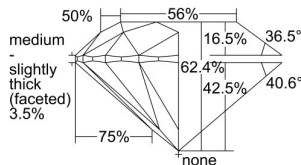

GIA®

FACSIMILE

GIA REPORT 1499141701

Verify this report at GIA.edu

GIA NATURAL DIAMOND DOSSIER®

April 19, 2024
GIA Report Number 1499141701
Shape and Cutting Style ..... Round Brilliant
Measurements ..... 5.09 - 5.12 x 3.19 mm

GRADING RESULTS

Carat Weight ..... 0.51 carat
Color Grade ..... E
Clarity Grade S11
Cut Grade ..... Excellent

ADDITIONAL GRADING INFORMATION

Polish ..... Excellent
Symmetry ..... Excellent
Fluorescence ..... None
Clarity Characteristics ..... Cloud, Crystal
Inscription(s): GIA 1499141701

PROPORTIONS

Profile to actual proportions

GRADING SCALES

GIA COLOR SCALE	GIA CLARITY SCALE	GIA CUT SCALE
D	FLAWLESS	EXCELLENT
E	INTERNALLY FLAWLESS	
F	VVS₁	VERY GOOD
G		
H	VS₁	GOOD
I		
J	VS₂	FAIR
K		
L	SI₁	POOR
M		
N	I₁	
O		
P	I₂	
Q		
R	I₃	
S		
T		
U		
V		
W		
X		
Y		
Z