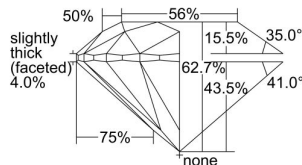

GIA®

FACSIMILE

GIA REPORT 1499077251

Verify this report at GIA.edu

GIA NATURAL DIAMOND DOSSIER®

April 22, 2024
GIA Report Number 1499077251
Shape and Cutting Style ..... Round Brilliant
Measurements ..... 5.65 - 5.67 x 3.55 mm

GRADING RESULTS

Carat Weight ..... 0.70 carat
Color Grade ..... F
Clarity Grade S11
Cut Grade ..... Excellent

ADDITIONAL GRADING INFORMATION

Polish ..... Excellent
Symmetry ..... Excellent
Fluorescence ..... None
Clarity Characteristics..... Cloud, Feather, Crystal
Inspection(s): GIA 1499077251

PROPORTIONS

Profile to actual proportions