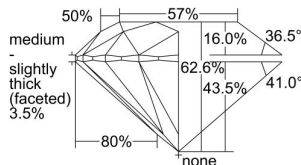

GIA®

FACSIMILE

GIA REPORT 1499051874

Verify this report at GIA.edu

GIA NATURAL DIAMOND DOSSIER®

April 18, 2024
GIA Report Number 1499051874
Shape and Cutting Style ..... Round Brilliant
Measurements ..... 5.04 - 5.07 x 3.17 mm

GRADING RESULTS

Carat Weight ..... 0.50 carat
Color Grade ..... D
Clarity Grade VS1
Cut Grade ..... Excellent

ADDITIONAL GRADING INFORMATION

Polish ..... Excellent
Symmetry ..... Excellent
Fluorescence ..... Strong Blue
Clarity Characteristics..... Crystal, Pinpoint, Indented Natural
Inspection(s): GIA 1499051874

PROPORTIONS

Profile to actual proportions