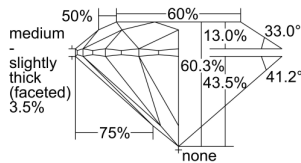

GIA®

FACSIMILE

GIA REPORT 1499010533

Verify this report at GIA.edu

GIA NATURAL DIAMOND DOSSIER®

April 08, 2024
GIA Report Number 1499010533
Shape and Cutting Style ..... Round Brilliant
Measurements ..... 4.38 - 4.42 x 2.65 mm

GRADING RESULTS

Carat Weight ..... 0.31 carat
Color Grade ..... E
Clarity Grade S11
Cut Grade ..... Excellent

ADDITIONAL GRADING INFORMATION

Polish ..... Excellent
Symmetry ..... Excellent
Fluorescence ..... Medium Blue
Clarity Characteristics ..... Crystal, Feather
Inscription(s): GIA 1499010533

PROPORTIONS

Profile to actual proportions

GRADING SCALES

GIA COLOR SCALE	GIA CLARITY SCALE	GIA CUT SCALE
D	FLAWLESS	EXCELLENT
E	INTERNALLY FLAWLESS	
F	VVS₁	VERY GOOD
G		
H	VS₁	GOOD
I		
J	SI₁	FAIR
K		
L	I₁	POOR
M		
N	I₂	
O		
P	I₃	
Q		
R		
S		
T		
U		
V		
W		
X		
Y		
Z