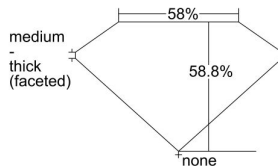

GIA®

FACSIMILE

GIA REPORT 1499003851

Verify this report at GIA.edu

GIA NATURAL DIAMOND DOSSIER®

April 05, 2024
GIA Report Number 1499003851
Shape and Cutting Style ..... Heart Brilliant
Measurements ..... 4.05 x 4.72 x 2.78 mm

GRADING RESULTS

Carat Weight ..... 0.31 carat
Color Grade ..... E
Clarity Grade VVS1

ADDITIONAL GRADING INFORMATION

Polish ..... Excellent
Symmetry ..... Good
Fluorescence ..... Medium Blue
Clarity Characteristics ..... Feather
Inscription(s): GIA 1499003851

PROPORTIONS

Profile not to actual proportions

GRADING SCALES

GIA COLOR SCALE		GIA CLARITY SCALE			
COLORLESS	D	VERY VERY SLIGHTLY INCLUDED	FLAWLESS		
	E		INTERNALLY FLAWLESS		
	F	VERY SLIGHTLY INCLUDED	VVS₁		
	G		VVS₂		
	H		VS₁		
	NEAR COLORLESS	I	SLIGHTLY INCLUDED	VS₂	
		J		SI₁	
		FAINT	K	INCLUDED	SI₂
			L		I₁
			M		I₂
VERT LIGHT	N	LIGHT	I₃		
	O				
	P				
	Q				
	R