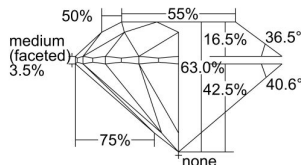

GIA®

FACSIMILE

GIA REPORT 1499002724

Verify this report at GIA.edu

GIA NATURAL DIAMOND DOSSIER®

April 05, 2024
GIA Report Number 1499002724
Shape and Cutting Style ..... Round Brilliant
Measurements ..... 5.07 - 5.09 x 3.20 mm

GRADING RESULTS

Carat Weight ..... 0.51 carat
Color Grade ..... G
Clarity Grade VS1
Cut Grade ..... Excellent

ADDITIONAL GRADING INFORMATION

Polish ..... Excellent
Symmetry ..... Excellent
Fluorescence ..... Medium Blue
Clarity Characteristics..... Crystal, Needle, Cloud, Pinpoint
Inspection(s): GIA 1499002724

PROPORTIONS

Profile to actual proportions

GRADING SCALES

GIA COLOR SCALE	GIA CLARITY SCALE	GIA CUT SCALE	
D	FLAWLESS	EXCELLENT	
E	INTERNALLY FLAWLESS		
F		VVS₁	VERY GOOD
G	VVS₂		
H	VS₁	GOOD	
I	VS₂		
J	SI₁	FAIR	
K	SI₂		
L	I₁	POOR	
M			
N			
O	I₂		
P			
Q	I₃		
R			
S			
T			
U			
V			
W			
X			
Y			
Z