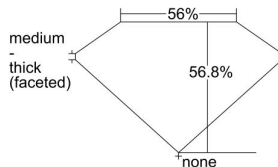

GIA®

FACSIMILE

GIA REPORT 1498217659

Verify this report at GIA.edu

GIA NATURAL DIAMOND DOSSIER®

April 27, 2024
GIA Report Number 1498217659
Shape and Cutting Style ..... Heart Brilliant
Measurements ..... 4.90 x 5.65 x 3.21 mm

GRADING RESULTS

Carat Weight ..... 0.52 carat
Color Grade ..... D
Clarity Grade VVS2

ADDITIONAL GRADING INFORMATION

Polish ..... Excellent
Symmetry ..... Excellent
Fluorescence ..... None
Clarity Characteristics ..... Needle
Inscription(s): GIA 1498217659

PROPORTIONS

Profile not to actual proportions

GRADING SCALES

GIA COLOR SCALE		GIA CLARITY SCALE			
COLORLESS	D	VERY VERY SLIGHTLY INCLUDED	FLAWLESS		
	E		INTERNALLY FLAWLESS		
	F	VERY SLIGHTLY INCLUDED	VVS₁		
	G		VVS₂		
	H		VS₁		
	NEAR COLORLESS	I	SLIGHTLY INCLUDED	VS₂	
		J		SI₁	
		FAINT	K	INCLUDED	SI₂
			L		I₁
			M		I₂
VERT LIGHT	N	LIGHT	I₃		
	O				
	P				
	Q				
	R