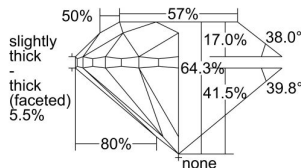

GIA®

FACSIMILE

GIA REPORT 1498158041

Verify this report at GIA.edu

GIA NATURAL DIAMOND DOSSIER®

April 26, 2024
GIA Report Number 1498158041
Shape and Cutting Style ..... Round Brilliant
Measurements ..... 5.49 - 5.55 x 3.55 mm

GRADING RESULTS

Carat Weight ..... 0.70 carat
Color Grade ..... E
Clarity Grade S11
Cut Grade ..... Very Good

ADDITIONAL GRADING INFORMATION

Polish ..... Excellent
Symmetry ..... Very Good
Fluorescence ..... None
Clarity Characteristics ..... Cloud, Crystal
Inscription(s): GIA 1498158041

PROPORTIONS

Profile to actual proportions

GRADING SCALES

GIA COLOR SCALE

COLORESS	D
	E
	F
	G
	H
	I
	J
NEAR COLORLESS	K
	L
FAIN	M
	N
	O
	P
VERY LIGHT	R
	S
	T
	U
	V
	W
	X
	Y
LIGHT	Z

GIA CLARITY SCALE

VERY VERY SLIGHTLY INCLUDED	FLAWLESS
	INTERNALLY FLAWLESS
VERY SLIGHTLY INCLUDED	VVS₁
	VVS₂
SLIGHTLY INCLUDED	VS₁
	VS₂
INCLUDED	S1₁
	S1₂
	I₁
	I₂
	I₃

GIA CUT SCALE

EXCELLENT
VERY GOOD
GOOD
FAIR
POOR