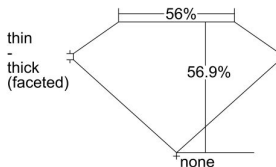

GIA®

FACSIMILE

GIA REPORT 1498154431

Verify this report at GIA.edu

GIA NATURAL DIAMOND DOSSIER®

April 22, 2024
GIA Report Number **1498154431**
Shape and Cutting Style ..... **Heart Brilliant**
Measurements ..... **5.11 x 5.66 x 3.22 mm**

GRADING RESULTS

Carat Weight ..... **0.53 carat**
Color Grade ..... **E**
Clarity Grade **VVS1**

ADDITIONAL GRADING INFORMATION

Polish ..... **Excellent**
Symmetry ..... **Excellent**
Fluorescence ..... **Medium Blue**
Clarity Characteristics ..... **Feather**
Inscription(s): GIA 1498154431

PROPORTIONS

Profile not to actual proportions

GRADING SCALES

GIA COLOR SCALE		GIA CLARITY SCALE			
COLORLESS	D	VERY VERY SLIGHTLY INCLUDED	FLAWLESS		
	E		INTERNALLY FLAWLESS		
	F		VVS₁		
	NEAR COLORLESS	G	VERY SLIGHTLY INCLUDED	VVS₂	
		H		VS₁	
		FAINT	I	SLIGHTLY INCLUDED	VS₂
			J		SI₁
	K		SI₂		
	VERT LIGHT		L	INCLUDED	I₁
			M		I₂
N			I₃		
O					
P					
Q					
R					
LIGHT	S				
	T				
	U				
	V				
	W				
	X				
Y					
Z