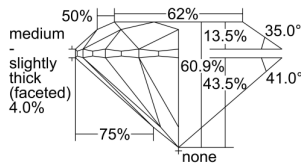

GIA®

FACSIMILE

GIA REPORT 1498146599

Verify this report at GIA.edu

GIA NATURAL DIAMOND DOSSIER®

April 19, 2024
GIA Report Number 1498146599
Shape and Cutting Style ..... Round Brilliant
Measurements ..... 4.76 - 4.79 x 2.91 mm

GRADING RESULTS

Carat Weight ..... 0.41 carat
Color Grade ..... E
Clarity Grade VS2
Cut Grade ..... Excellent

ADDITIONAL GRADING INFORMATION

Polish ..... Excellent
Symmetry ..... Excellent
Fluorescence ..... None
Clarity Characteristics ..... Crystal, Cloud
Inscription(s): GIA 1498146599

PROPORTIONS

Profile to actual proportions

GRADING SCALES

GIA COLOR SCALE	GIA CLARITY SCALE	GIA CUT SCALE
D	FLAWLESS	EXCELLENT
E	FLAWLESS	
F	INTERNALLY FLAWLESS	VERY GOOD
G	FLAWLESS	
H	VVS₁	GOOD
I	VVS₂	
J	VS₁	FAIR
K	VS₂	
L	SI₁	POOR
M	SI₂	
N	I₁	
O	I₂	
P	I₃	
Q		
R		
S		
T		
U		
V		
W		
X		
Y		
Z