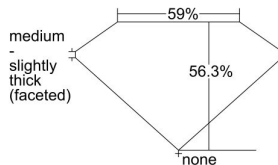

GIA®

FACSIMILE

GIA REPORT 1498146285

Verify this report at GIA.edu

GIA NATURAL DIAMOND DOSSIER®

April 19, 2024
GIA Report Number **1498146285**
Shape and Cutting Style ..... **Heart Brilliant**
Measurements ..... **4.90 x 5.59 x 3.15 mm**

GRADING RESULTS

Carat Weight ..... **0.50 carat**
Color Grade ..... **G**
Clarity Grade **VVS1**

ADDITIONAL GRADING INFORMATION

Polish ..... **Excellent**
Symmetry ..... **Excellent**
Fluorescence ..... **None**
Clarity Characteristics..... **Pinpoint, Cloud, Feather**
Inscription(s): **GIA 1498146285**

PROPORTIONS

Profile not to actual proportions

GRADING SCALES

GIA COLOR SCALE		GIA CLARITY SCALE			
COLORLESS	D	VERY VERY SLIGHTLY INCLUDED	FLAWLESS		
	E		INTERNALLY FLAWLESS		
	F		VVS₁		
	NEAR COLORLESS	G	VERY SLIGHTLY INCLUDED	VVS₂	
		H		VS₁	
		FANT	I	SLIGHTLY INCLUDED	VS₂
			J		SI₁
	LIGHT	K	INCLUDED	SI₂	
		L		I₁	
		M	NOT LISTED	I₂	
N		I₃			
O					
P					
Q					
R					
S					
T					
U					
V					
W					
X					
Y					
Z