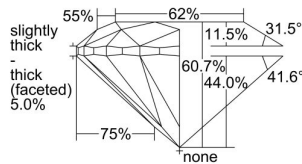

GIA®

FACSIMILE

GIA REPORT 1498146036

Verify this report at GIA.edu

GIA NATURAL DIAMOND DOSSIER®

April 23, 2024
GIA Report Number 1498146036
Shape and Cutting Style ..... Round Brilliant
Measurements ..... 4.30 - 4.33 x 2.62 mm

GRADING RESULTS

Carat Weight ..... 0.30 carat
Color Grade ..... D
Clarity Grade VS1
Cut Grade ..... Very Good

ADDITIONAL GRADING INFORMATION

Polish ..... Excellent
Symmetry ..... Very Good
Fluorescence ..... Medium Blue
Clarity Characteristics ..... Cloud
Inscription(s): GIA 1498146036

PROPORTIONS

Profile to actual proportions

GRADING SCALES

GIA COLOR SCALE	GIA CLARITY SCALE	GIA CUT SCALE
D	FLAWLESS	EXCELLENT
E	INTERNALLY FLAWLESS	
F	VVS₁	VERY GOOD
G		
H	VS₁	GOOD
I		
J	SI₁	FAIR
K		
L	I₁	POOR
M		
N	I₂	
O		
P	I₃	
Q		
R		
S		
T		
U		
V		
W		
X		
Y		
Z