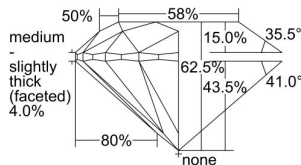

GIA®

FACSIMILE

GIA REPORT

1498145960

Verify this report at GIA.edu

GIA NATURAL DIAMOND DOSSIER®

April 23, 2024
GIA Report Number **1498145960**
Shape and Cutting Style ..... **Round Brilliant**
Measurements ..... **5.39 - 5.41 x 3.37 mm**

GRADING RESULTS

Carat Weight ..... **0.61 carat**
Color Grade ..... **F**
Clarity Grade **VVS1**
Cut Grade ..... **Excellent**

ADDITIONAL GRADING INFORMATION

Polish ..... **Excellent**
Symmetry ..... **Excellent**
Fluorescence ..... **None**
Clarity Characteristics..... **Cloud, Pinpoint**
Inscription(s): **GIA 1498145960**

PROPORTIONS

Profile to actual proportions

GRADING SCALES

GIA COLOR SCALE	GIA CLARITY SCALE	GIA CUT SCALE	
D	FLAWLESS	EXCELLENT	
E	INTERNALLY FLAWLESS		
F		VVS₁	VERY GOOD
G	VVS₂		
H	VS₁	GOOD	
I	VS₂		
J	SI₁	FAIR	
K	SI₂		
L	I₁	POOR	
M	I₂		
N	I₃		
O			
P			
Q			
R			
S			
T			
U			
V			
W			
X			
Y			
Z