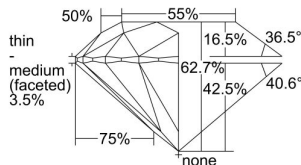

GIA®

FACSIMILE

GIA REPORT 1497593024

Verify this report at GIA.edu

GIA NATURAL DIAMOND DOSSIER®

June 07, 2024
GIA Report Number 1497593024
Shape and Cutting Style ..... Round Brilliant
Measurements ..... 4.75 - 4.76 x 2.98 mm

GRADING RESULTS

Carat Weight ..... 0.41 carat
Color Grade ..... F
Clarity Grade VS1
Cut Grade ..... Excellent

ADDITIONAL GRADING INFORMATION

Polish ..... Excellent
Symmetry ..... Excellent
Fluorescence ..... Medium Blue
Clarity Characteristics..... Crystal, Feather, Pinpoint, Needle
Inscription(s): GIA 1497593024

PROPORTIONS

Profile to actual proportions

GRADING SCALES

GIA COLOR SCALE	GIA CLARITY SCALE	GIA CUT SCALE
COLOREDNESS D	FLAWLESS	EXCELLENT
E	INTERNALLY FLAWLESS	
F	VVS₁	VERY GOOD
G		
H	VS₁	GOOD
I		
J	VS₂	FAIR
K		
L	SI₁	POOR
M		
N	I₁	
O		
P	I₂	
Q		
R	I₃	
S		
T		
U		
V		
W		
X		
Y		
Z