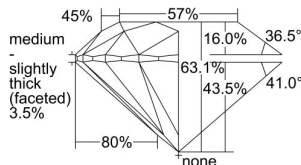

GIA®

FACSIMILE

GIA REPORT 1497335496

Verify this report at GIA.edu

GIA NATURAL DIAMOND DOSSIER®

May 23, 2024
GIA Report Number **1497335496**
Shape and Cutting Style ..... **Round Brilliant**
Measurements ..... **5.64 - 5.68 x 3.57 mm**

GRADING RESULTS

Carat Weight ..... **0.70 carat**
Color Grade ..... **J**
Clarity Grade **VS1**
Cut Grade ..... **Excellent**

ADDITIONAL GRADING INFORMATION

Polish ..... **Excellent**
Symmetry ..... **Excellent**
Fluorescence ..... **Faint**
Clarity Characteristics..... **Crystal, Needle, Indented Natural**
Inscription(s): **GIA 1497335496**

PROPORTIONS

Profile to actual proportions

GRADING SCALES

GIA COLOR SCALE

COLORLESS	D
	E
	F
	G
	H
	I
	J
NEAR COLORLESS	K
	L
	M
	N
	O
	P
	Q
	R
	S
	T
	U
	V
	W
	X
	Y
LIGHT	Z

GIA CLARITY SCALE

FLAWLESS	EXCELLENT	
		FLAWLESS
INTERNALLY FLAWLESS	VERY GOOD	
		VVS₁
VVS₂		
VS₁	GOOD	
		VS₂
SI₁	FAIR	
		SI₂
I₁	POOR	
		I₂
		I₃

GIA CUT SCALE

EXCELLENT
VERY GOOD
GOOD
FAIR
POOR