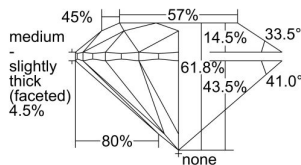

GIA®

FACSIMILE

GIA REPORT 1497157845

Verify this report at gia.edu

GIA NATURAL DIAMOND DOSSIER®

April 26, 2024
GIA Report Number 1497157845
Shape and Cutting Style ..... Round Brilliant
Measurements ..... 5.08 - 5.11 x 3.15 mm

GRADING RESULTS

Carat Weight ..... 0.50 carat
Color Grade ..... F
Clarity Grade VS2
Cut Grade ..... Excellent

ADDITIONAL GRADING INFORMATION

Polish ..... Excellent
Symmetry ..... Excellent
Fluorescence ..... None
Clarity Characteristics ..... Crystal, Feather
Inscription(s): GIA 1497157845

PROPORTIONS

Profile to actual proportions

GRADING SCALES

GIA COLOR SCALE	GIA CLARITY SCALE	GIA CUT SCALE	
D	FLAWLESS	EXCELLENT	
E	INTERNALLY FLAWLESS		
F		VVS₁	VERY GOOD
G	VVS₂		
H	VS₁	GOOD	
I	VS₂		
J	SI₁	FAIR	
K	SI₂		
L	I₁	POOR	
M	I₂		
N	I₃		
O			
P			
Q			
R			
S			
T			
U			
V			
W			
X			
Y			
Z