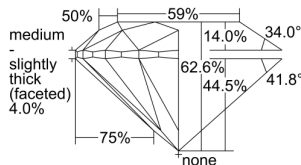

GIA®

FACSIMILE

GIA REPORT 1495577605

Verify this report at GIA.edu

GIA NATURAL DIAMOND DOSSIER®

June 06, 2024
GIA Report Number 1495577605
Shape and Cutting Style ..... Round Brilliant
Measurements ..... 5.66 - 5.69 x 3.55 mm

GRADING RESULTS

Carat Weight ..... 0.70 carat
Color Grade I
Clarity Grade VS2
Cut Grade ..... Excellent

ADDITIONAL GRADING INFORMATION

Polish ..... Excellent
Symmetry ..... Excellent
Fluorescence ..... None
Clarity Characteristics..... Cloud, Crystal, Feather
Inscription(s): GIA 1495577605

PROPORTIONS

Profile to actual proportions

GRADING SCALES

GIA COLOR SCALE	GIA CLARITY SCALE	GIA CUT SCALE	
D	FLAWLESS	EXCELLENT	
E	INTERNALLY FLAWLESS		
F		VVS₁	VERY GOOD
G	VVS₂		
H	VS₁	GOOD	
I	VS₂		
J	SI₁	FAIR	
K	SI₂		
L	I₁	POOR	
M	I₂		
N	I₃		
O			
P			
Q			
R			
S			
T			
U			
V			
W			
X			
Y			
Z