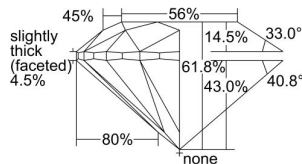

GIA®

FACSIMILE

GIA REPORT 1495360420

Verify this report at GIA.edu

GIA NATURAL DIAMOND DOSSIER®

May 20, 2024
GIA Report Number 1495360420
Shape and Cutting Style ..... Round Brilliant
Measurements ..... 4.70 - 4.73 x 2.91 mm

GRADING RESULTS

Carat Weight ..... 0.40 carat
Color Grade I
Clarity Grade VS1
Cut Grade ..... Excellent

ADDITIONAL GRADING INFORMATION

Polish ..... Excellent
Symmetry ..... Very Good
Fluorescence ..... Medium Blue
Clarity Characteristics..... Indented Natural
Inscription(s): GIA 1495360420

PROPORTIONS

Profile to actual proportions