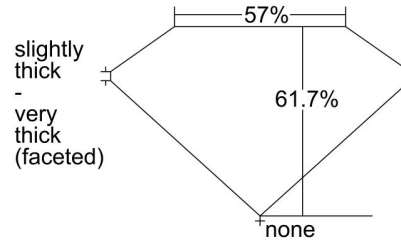

GIA NATURAL DIAMOND GRADING REPORT

April 30, 2024
 GIA Report Number 1495208784
 Shape and Cutting Style Heart Brilliant
 Measurements 5.76 x 6.83 x 4.21 mm

GRADING RESULTS

Carat Weight 1.01 carat
 Color Grade H
 Clarity Grade Internally Flawless

ADDITIONAL GRADING INFORMATION

Polish Excellent
 Symmetry Excellent
 Fluorescence None
 Inscription(s): GIA 1495208784
Comments: Minor details of polish are not shown.

PROPORTIONS

Profile not to actual proportions