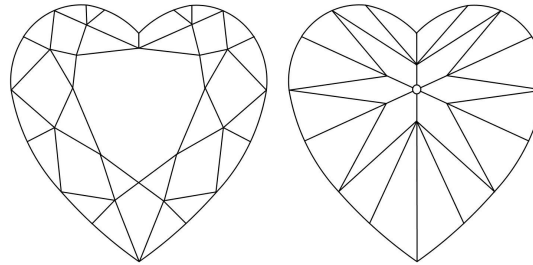

CLARITY CHARACTERISTICS

GRADING SCALES

GIA COLOR SCALE		GIA CLARITY SCALE		
COLOURLESS	D	VERY VERY SLIGHTLY INCLUDED	FLAWLESS	
	E		INTERNALLY FLAWLESS	
	F		VVS₁	
NEAR COLOURLESS	G		VVS₂	
	H		VERY SLIGHTLY INCLUDED	VS₁
	I			VS₂
J	SLIGHTLY INCLUDED	SI₁		
FAINT		K	SI₂	
		L	INCLUDED	I₁
	M	I₂		
N	I₃			
VERY LIGHT	O			
	P			
	Q			
LIGHT	R			
	S			
	T			
	U			
	V			
	W			
	X			
Y				
Z				

reportcheck.gia.edu

The results documented in this report refer only to the diamond described, and were obtained using the techniques and equipment available to GIA at the time of examination. This report is not a guarantee or valuation. For additional information and important limitations and disclaimers, please see GIA.edu/terms or call +1 800 421 7250 or +1 760 603 4500. ©2023 Gemological Institute of America, Inc.

THE SECURITY FEATURES IN THIS DOCUMENT, INCLUDING THE HOLOGRAM, SECURITY SCREEN AND MICROPRINT LINES, IN ADDITION TO THOSE NOT LISTED, EXCEED DOCUMENT SECURITY INDUSTRY GUIDELINES.