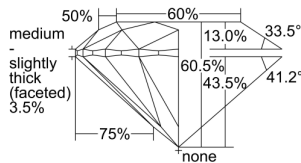

GIA®

FACSIMILE

GIA REPORT 1495059366

Verify this report at GIA.edu

GIA NATURAL DIAMOND DOSSIER®

April 11, 2024
GIA Report Number 1495059366
Shape and Cutting Style ..... Round Brilliant
Measurements ..... 4.35 - 4.37 x 2.64 mm

GRADING RESULTS

Carat Weight ..... 0.30 carat
Color Grade ..... D
Clarity Grade VS2
Cut Grade ..... Excellent

ADDITIONAL GRADING INFORMATION

Polish ..... Excellent
Symmetry ..... Excellent
Fluorescence ..... Faint
Clarity Characteristics ..... Crystal
Inscription(s): GIA 1495059366

PROPORTIONS

Profile to actual proportions

GRADING SCALES

GIA COLOR SCALE	GIA CLARITY SCALE	GIA CUT SCALE
D	FLAWLESS	EXCELLENT
E	INTERNALLY FLAWLESS	
F	VVS₁	VERY GOOD
G		
H	VS₁	GOOD
I		
J	VS₂	FAIR
K		
L	SI₁	POOR
M		
N	I₁	
O		
P	I₂	
Q		
R	I₃	
S		
T		
U		
V		
W		
X		
Y		
Z