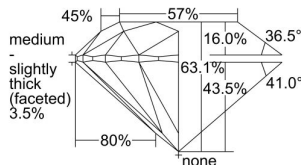

GIA®

FACSIMILE

GIA REPORT 1495049543

Verify this report at GIA.edu

GIA NATURAL DIAMOND DOSSIER®

April 18, 2024
GIA Report Number 1495049543
Shape and Cutting Style ..... Round Brilliant
Measurements ..... 5.88 - 5.92 x 3.72 mm

GRADING RESULTS

Carat Weight ..... 0.80 carat
Color Grade I
Clarity Grade VS1
Cut Grade ..... Excellent

ADDITIONAL GRADING INFORMATION

Polish ..... Excellent
Symmetry ..... Excellent
Fluorescence ..... Strong Blue
Clarity Characteristics..... Crystal, Indented Natural
Inscription(s): GIA 1495049543

PROPORTIONS

Profile to actual proportions

GRADING SCALES

GIA COLOR SCALE

COLORESS	D
	E
	F
	G
	H
	I
	J
NEAR COLORESS	K
	L
FANIT	M
	N
	O
	P
	Q
VERY LIGHT	R
	S
	T
	U
	V
	W
	X
	Y
LIGHT	Z

GIA CLARITY SCALE

FLAWLESS	VERY VERY SLIGHTLY INCLUDED	VS₁	VS₂	VS₁	VS₂	SI₁	SI₂	I₁	I₂	I₃		
											FLAWLESS	INTERNALLY FLAWLESS

GIA CUT SCALE

EXCELLENT
VERY GOOD
GOOD
FAIR
POOR