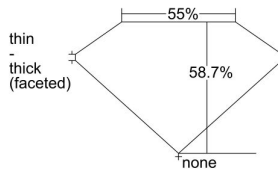

GIA®

FACSIMILE

GIA REPORT 1495003833

Verify this report at GIA.edu

GIA NATURAL DIAMOND DOSSIER®

April 05, 2024
GIA Report Number 1495003833
Shape and Cutting Style ..... Heart Brilliant
Measurements ..... 4.01 x 4.67 x 2.74 mm

GRADING RESULTS

Carat Weight ..... 0.30 carat
Color Grade ..... D
Clarity Grade VVS2

ADDITIONAL GRADING INFORMATION

Polish ..... Excellent
Symmetry ..... Very Good
Fluorescence ..... Medium Blue
Clarity Characteristics..... Crystal, Feather, Needle, Pinpoint
Inscription(s): GIA 1495003833

PROPORTIONS

Profile not to actual proportions

GRADING SCALES

GIA COLOR SCALE		GIA CLARITY SCALE			
COLORLESS	D	VERY VERY SLIGHTLY INCLUDED	FLAWLESS		
	E		INTERNALLY FLAWLESS		
	F		VVS₁		
	NEAR COLORLESS	G	VVS₂		
		H	VERY SLIGHTLY INCLUDED	VS₁	
		I		VS₂	
		FAINT	J	SLIGHTLY INCLUDED	SI₁
			K		SI₂
	L		INCLUDED		I₁
	M			I₂	
VERT LIGHT	N		INCLUDED	I₃	
	O				
	P				
	Q				
	R				
LIGHT	S				
	T				
	U				
	V				
	Z