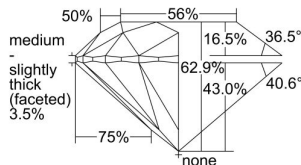

GIA®

FACSIMILE

GIA REPORT 1493310626

Verify this report at GIA.edu

GIA NATURAL DIAMOND DOSSIER®

May 20, 2024
GIA Report Number 1493310626
Shape and Cutting Style ..... Round Brilliant
Measurements ..... 4.78 - 4.81 x 3.02 mm

GRADING RESULTS

Carat Weight ..... 0.43 carat
Color Grade ..... K
Clarity Grade S11
Cut Grade ..... Excellent

ADDITIONAL GRADING INFORMATION

Polish ..... Excellent
Symmetry ..... Excellent
Fluorescence ..... Medium Blue
Clarity Characteristics ..... Cloud, Crystal
Inscription(s): GIA 1493310626

PROPORTIONS

Profile to actual proportions

GRADING SCALES

GIA COLOR SCALE	GIA CLARITY SCALE	GIA CUT SCALE	
D	FLAWLESS	EXCELLENT	
E	INTERNALLY FLAWLESS		
F		VVS₁	VERY GOOD
G	VVS₂		
H	VS₁	GOOD	
I	VS₂		
J	S1₁	FAIR	
K	S1₂		
L	I₁	POOR	
M	I₂		
N	I₃		
O			
P			
Q			
R			
S			
T			
U			
V			
W			
X			
Y			
Z