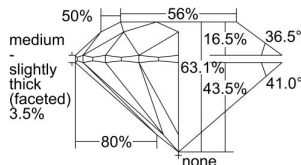

GIA®

FACSIMILE

GIA REPORT 1493157861

Verify this report at GIA.edu

GIA NATURAL DIAMOND DOSSIER®

April 26, 2024
GIA Report Number 1493157861
Shape and Cutting Style ..... Round Brilliant
Measurements ..... 5.64 - 5.66 x 3.57 mm

GRADING RESULTS

Carat Weight ..... 0.70 carat
Color Grade ..... E
Clarity Grade VS1
Cut Grade ..... Excellent

ADDITIONAL GRADING INFORMATION

Polish ..... Excellent
Symmetry ..... Excellent
Fluorescence ..... Medium Blue
Clarity Characteristics..... Crystal, Indented Natural
Inspection(s): GIA 1493157861

PROPORTIONS

Profile to actual proportions