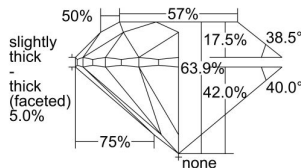

GIA®

FACSIMILE

GIA REPORT 1493157851

Verify this report at GIA.edu

GIA NATURAL DIAMOND DOSSIER®

April 25, 2024
GIA Report Number 1493157851
Shape and Cutting Style ..... Round Brilliant
Measurements ..... 4.92 - 4.97 x 3.16 mm

GRADING RESULTS

Carat Weight ..... 0.50 carat
Color Grade ..... D
Clarity Grade VS1
Cut Grade ..... Very Good

ADDITIONAL GRADING INFORMATION

Polish ..... Excellent
Symmetry ..... Very Good
Fluorescence ..... None
Clarity Characteristics..... Crystal, Indented Natural
Inscription(s): GIA 1493157851

PROPORTIONS

Profile to actual proportions

GRADING SCALES

GIA COLOR SCALE	GIA CLARITY SCALE	GIA CUT SCALE
D	FLAWLESS	EXCELLENT
E	INTERNALLY FLAWLESS	
F	VVS₁	VERY GOOD
G		
H	VS₁	GOOD
I		
J	SI₁	FAIR
K		
L	I₁	POOR
M		
N	I₂	
O		
P	I₃	
Q		
R		
S		
T		
U		
V		
W		
X		
Y		
Z