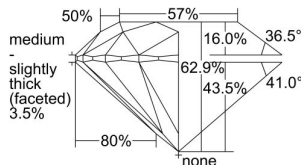

GIA®

FACSIMILE

GIA REPORT 1493069144

Verify this report at GIA.edu

GIA NATURAL DIAMOND DOSSIER®

April 22, 2024
GIA Report Number 1493069144
Shape and Cutting Style ..... Round Brilliant
Measurements ..... 5.10 - 5.13 x 3.22 mm

GRADING RESULTS

Carat Weight ..... 0.52 carat
Color Grade I
Clarity Grade S11
Cut Grade ..... Excellent

ADDITIONAL GRADING INFORMATION

Polish ..... Excellent
Symmetry ..... Excellent
Fluorescence ..... None
Clarity Characteristics ..... Crystal, Cloud
Inscription(s): GIA 1493069144

PROPORTIONS

Profile to actual proportions

GRADING SCALES

GIA COLOR SCALE

COLORESS	D
	E
	F
	G
	H
	I
	J
NEAR COLORESS	K
	L
FANIT	M
	N
	O
	P
VERY LIGHT	Q
	R
	S
	T
	U
	V
	W
	X
	Y
LIGHT	Z

GIA CLARITY SCALE

VERY VERY SLIGHTLY INCLUDED	FLAWLESS
	INTERNALLY FLAWLESS
VERY SLIGHTLY INCLUDED	VVS₁
	VVS₂
SLIGHTLY INCLUDED	VS₁
	VS₂
INCLUDED	SI₁
	SI₂
	I₁
	I₂
	I₃

GIA CUT SCALE

EXCELLENT
VERY GOOD
GOOD
FAIR
POOR