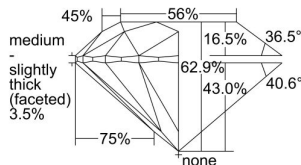

GIA®

FACSIMILE

GIA REPORT 1493021058

Verify this report at GIA.edu

GIA NATURAL DIAMOND DOSSIER®

April 09, 2024
GIA Report Number 1493021058
Shape and Cutting Style ..... Round Brilliant
Measurements ..... 5.37 - 5.41 x 3.39 mm

GRADING RESULTS

Carat Weight ..... 0.61 carat
Color Grade ..... F
Clarity Grade VS1
Cut Grade ..... Excellent

ADDITIONAL GRADING INFORMATION

Polish ..... Excellent
Symmetry ..... Excellent
Fluorescence ..... Strong Blue
Clarity Characteristics..... Crystal, Cloud, Pinpoint
Inscription(s): GIA 1493021058

PROPORTIONS

Profile to actual proportions