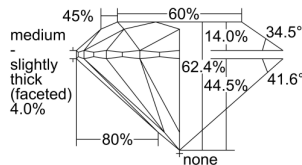

GIA®

FACSIMILE

GIA REPORT 1493011848

Verify this report at GIA.edu

GIA NATURAL DIAMOND DOSSIER®

April 09, 2024
GIA Report Number 1493011848
Shape and Cutting Style ..... Round Brilliant
Measurements ..... 4.69 - 4.73 x 2.94 mm

GRADING RESULTS

Carat Weight ..... 0.40 carat
Color Grade ..... F
Clarity Grade VS1
Cut Grade ..... Excellent

ADDITIONAL GRADING INFORMATION

Polish ..... Excellent
Symmetry ..... Excellent
Fluorescence ..... None
Clarity Characteristics ..... Feather, Pinpoint, Cloud
Inscription(s): GIA 1493011848

PROPORTIONS

Profile to actual proportions