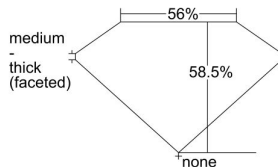

GIA®

FACSIMILE

GIA REPORT 1489979951

Verify this report at GIA.edu

GIA NATURAL DIAMOND DOSSIER®

April 03, 2024
GIA Report Number 1489979951
Shape and Cutting Style ..... Heart Brilliant
Measurements ..... 4.07 x 4.76 x 2.79 mm

GRADING RESULTS

Carat Weight ..... 0.32 carat
Color Grade ..... D
Clarity Grade VVS1

ADDITIONAL GRADING INFORMATION

Polish ..... Excellent
Symmetry ..... Very Good
Fluorescence ..... Medium Blue
Clarity Characteristics ..... Pinpoint
Inscription(s): GIA 1489979951

PROPORTIONS

Profile not to actual proportions

GRADING SCALES

GIA COLOR SCALE		GIA CLARITY SCALE			
COLORLESS	D	VERY VERY SLIGHTLY INCLUDED	FLAWLESS		
	E		INTERNALLY FLAWLESS		
	F	VERY SLIGHTLY INCLUDED	VVS₁		
	G		VVS₂		
	H		VS₁		
	NEAR COLORLESS	I	SLIGHTLY INCLUDED	VS₂	
		J		SI₁	
		FAINT	K	INCLUDED	SI₂
			L		I₁
			M		I₂
VERT LIGHT	N	LIGHT	I₃		
	O				
	P				
	Q				
	R