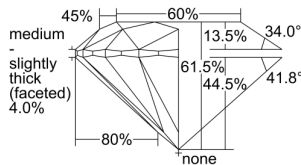

GIA®

FACSIMILE

GIA REPORT 1489934179

Verify this report at GIA.edu

GIA NATURAL DIAMOND DOSSIER®

March 27, 2024
GIA Report Number **1489934179**
Shape and Cutting Style ..... **Round Brilliant**
Measurements ..... **4.45 - 4.47 x 2.75 mm**

GRADING RESULTS

Carat Weight ..... **0.33 carat**
Color Grade ..... **F**
Clarity Grade **VS1**
Cut Grade ..... **Excellent**

ADDITIONAL GRADING INFORMATION

Polish ..... **Excellent**
Symmetry ..... **Excellent**
Fluorescence ..... **None**
Clarity Characteristics..... **Crystal, Feather, Pinpoint**
Inscription(s): **GIA 1489934179**

PROPORTIONS

Profile to actual proportions

GRADING SCALES

GIA COLOR SCALE	GIA CLARITY SCALE	GIA CUT SCALE	
D	FLAWLESS	EXCELLENT	
E	INTERNALLY FLAWLESS		
F		VVS₁	VERY GOOD
G	VVS₂		
H	VS₁	GOOD	
I	VS₂		
J	SI₁	FAIR	
K	SI₂		
L	I₁	POOR	
M	I₂		
N	I₃		
O			
P			
Q			
R			
S			
T			
U			
V			
W			
X			
Y			
Z