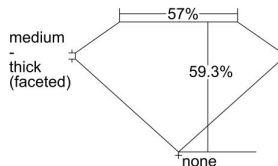

GIA®

FACSIMILE

GIA REPORT 1489894782

Verify this report at GIA.edu

GIA NATURAL DIAMOND DOSSIER®

April 11, 2024
GIA Report Number **1489894782**
Shape and Cutting Style ..... **Heart Brilliant**
Measurements ..... **5.79 x 6.74 x 4.00 mm**

GRADING RESULTS

Carat Weight ..... **0.90 carat**
Color Grade ..... **G**
Clarity Grade **VVS1**

ADDITIONAL GRADING INFORMATION

Polish ..... **Excellent**
Symmetry ..... **Very Good**
Fluorescence ..... **Faint**
Clarity Characteristics..... **Pinpoint, Feather, Extra Facet**
Inspection(s): **GIA 1489894782**

PROPORTIONS

Profile not to actual proportions

GRADING SCALES

GIA COLOR SCALE		GIA CLARITY SCALE			
COLORLESS	D	VERY VERY SLIGHTLY INCLUDED	FLAWLESS		
	E		INTERNALLY FLAWLESS		
	F	VERY SLIGHTLY INCLUDED	VVS₁		
	G		VVS₂		
	H		VS₁		
	NEAR COLORLESS	I	SLIGHTLY INCLUDED	VS₂	
		J		SI₁	
		FAINT	K	INCLUDED	SI₂
			L		I₁
			M		I₂
VERY LIGHT			N	INCLUDED	I₃
			O		
			P		
	LIGHT	Q			
R					
S					
T					
U					
Z