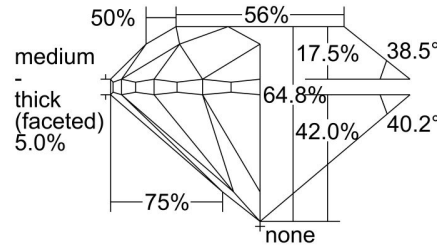

GIA NATURAL DIAMOND GRADING REPORT

March 21, 2024
GIA Report Number 1489885729
Shape and Cutting Style Round Brilliant
Measurements 6.18 - 6.25 x 4.03 mm

GRADING RESULTS

Carat Weight 1.00 carat
Color Grade D
Clarity Grade SI1
Cut Grade Very Good

ADDITIONAL GRADING INFORMATION

Polish Excellent
Symmetry Very Good
Fluorescence None
Inscription(s): GIA 1489885729

Comments: Additional clouds are not shown. Pinpoints are not shown.

PROPORTIONS

Profile to actual proportions

CLARITY CHARACTERISTICS

KEY TO SYMBOLS*

- Crystal ▲ Natural
- ⊙ Cloud
- ↘ Needle
- ⤴ Indented Natural

* Red symbols denote internal characteristics (inclusions). Green or black symbols denote external characteristics (blemishes). Diagram is an approximate representation of the diamond, and symbols shown indicate type, position, and approximate size of clarity characteristics. All clarity characteristics may not be shown. Details of finish are not shown.