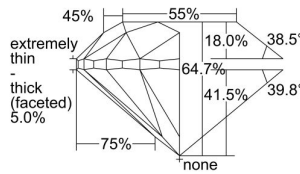

GIA®

FACSIMILE

GIA REPORT

1489850706

Verify this report at GIA.edu

GIA NATURAL DIAMOND DOSSIER®

March 18, 2024
GIA Report Number **1489850706**
Shape and Cutting Style ..... **Round Brilliant**
Measurements ..... **4.88 - 4.99 x 3.19 mm**

GRADING RESULTS

Carat Weight ..... **0.50 carat**
Color Grade ..... **E**
Clarity Grade **VS1**
Cut Grade ..... **Very Good**

ADDITIONAL GRADING INFORMATION

Polish ..... **Excellent**
Symmetry ..... **Good**
Fluorescence ..... **Medium Blue**
Clarity Characteristics..... **Crystal, Needle, Pinpoint, Cloud**
Inscription(s): **GIA 1489850706**

PROPORTIONS

Profile to actual proportions

GRADING SCALES

GIA COLOR SCALE	GIA CLARITY SCALE	GIA CUT SCALE
D	FLAWLESS	EXCELLENT
E	INTERNALLY FLAWLESS	
F	VVS₁	VERY GOOD
G		
H	VS₁	GOOD
I		
J	SI₁	FAIR
K		
L	I₁	POOR
M		
N	I₂	
O	I₃	
P		
Q		
R		
S		
T		
U		
V		
W		
X		
Y		
Z