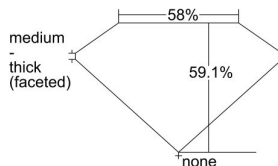

GIA®

FACSIMILE

GIA REPORT 1489759312

Verify this report at GIA.edu

GIA NATURAL DIAMOND DOSSIER®

March 07, 2024
GIA Report Number 1489759312
Shape and Cutting Style ..... Heart Brilliant
Measurements ..... 4.45 x 5.17 x 3.06 mm

GRADING RESULTS

Carat Weight ..... 0.41 carat
Color Grade ..... E
Clarity Grade VVS1

ADDITIONAL GRADING INFORMATION

Polish ..... Excellent
Symmetry ..... Very Good
Fluorescence ..... Strong Blue
Clarity Characteristics ..... Pinpoint
Inscription(s): GIA 1489759312

PROPORTIONS

Profile not to actual proportions

GRADING SCALES

GIA COLOR SCALE		GIA CLARITY SCALE			
COLORLESS	D	VERY VERY SLIGHTLY INCLUDED	FLAWLESS		
	E		INTERNALLY FLAWLESS		
	F	VERY SLIGHTLY INCLUDED	VVS₁		
	G		VVS₂		
	H		VS₁		
	NEAR COLORLESS	I	SLIGHTLY INCLUDED	VS₂	
		J		SI₁	
		FAINT	K	INCLUDED	SI₂
			L		I₁
			M		I₂
VERT LIGHT			N	INCLUDED	I₃
			O		
			P		
	Q				
LIGHT	R				
	S				
	T				
	U				
	V				
	W				
	X				
	Y				
	Z