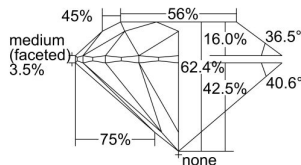

GIA®

FACSIMILE

GIA REPORT 1488892805

Verify this report at GIA.edu

GIA NATURAL DIAMOND DOSSIER®

March 22, 2024
GIA Report Number **1488892805**
Shape and Cutting Style ..... **Round Brilliant**
Measurements ..... **4.36 - 4.38 x 2.73 mm**

GRADING RESULTS

Carat Weight ..... **0.32 carat**
Color Grade ..... **H**
Clarity Grade ..... **Internally Flawless**
Cut Grade ..... **Excellent**

ADDITIONAL GRADING INFORMATION

Polish ..... **Excellent**
Symmetry ..... **Excellent**
Fluorescence ..... **Medium Blue**
Clarity Characteristics..... **Minor Details of Polish**
Inscription(s): **GIA 1488892805**

PROPORTIONS

Profile to actual proportions

GRADING SCALES

GIA COLOR SCALE	GIA CLARITY SCALE	GIA CUT SCALE	
D	FLAWLESS	EXCELLENT	
E	INTERNALLY FLAWLESS		
F		VVS₁	VERY GOOD
G	VVS₂		
H	VS₁	GOOD	
I	VS₂		
J	SI₁	FAIR	
K	SI₂		
L	I₁	POOR	
M			
N			
O	I₂		
P			
Q			
R	I₃		
S			
T			
U			
V			
W			
X			
Y			
Z