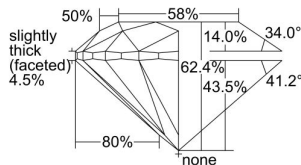

GIA®

FACSIMILE

GIA REPORT 1488782182

Verify this report at GIA.edu

GIA NATURAL DIAMOND DOSSIER®

March 12, 2024
GIA Report Number **1488782182**
Shape and Cutting Style ..... **Round Brilliant**
Measurements ..... **5.19 - 5.23 x 3.25 mm**

GRADING RESULTS

Carat Weight ..... **0.55 carat**
Color Grade ..... **I**
Clarity Grade **S11**
Cut Grade ..... **Excellent**

ADDITIONAL GRADING INFORMATION

Polish ..... **Excellent**
Symmetry ..... **Excellent**
Fluorescence ..... **None**
Clarity Characteristics..... **Cloud, Crystal**
Inscription(s): **GIA 1488782182**

PROPORTIONS

GRADING SCALES

GIA COLOR SCALE	GIA CLARITY SCALE	GIA CUT SCALE	
D	FLAWLESS	EXCELLENT	
E	INTERNALLY FLAWLESS		
F		VVS₁	VERY GOOD
G	VVS₂		
H	VS₁	GOOD	
I	VS₂		
J	S1₁	FAIR	
K	S1₂		
L	I₁	POOR	
M	I₂		
N	I₃		
O			
P			
Q			
R			
S			
T			
U			
V			
W			
X			
Y			
Z