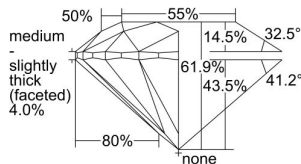

GIA®

FACSIMILE

GIA REPORT 1488763474

Verify this report at GIA.edu

GIA NATURAL DIAMOND DOSSIER®

March 08, 2024
GIA Report Number **1488763474**
Shape and Cutting Style ..... **Round Brilliant**
Measurements ..... **5.08 - 5.12 x 3.16 mm**

GRADING RESULTS

Carat Weight ..... **0.50 carat**
Color Grade ..... **E**
Clarity Grade **VVS2**
Cut Grade ..... **Excellent**

ADDITIONAL GRADING INFORMATION

Polish ..... **Excellent**
Symmetry ..... **Very Good**
Fluorescence ..... **None**
Clarity Characteristics ..... **Feather, Pinpoint, Cloud**
Inspection(s): **GIA 1488763474**

PROPORTIONS

Profile to actual proportions

GRADING SCALES

GIA COLOR SCALE	GIA CLARITY SCALE	GIA CUT SCALE	
D	FLAWLESS	EXCELLENT	
E	INTERNALLY FLAWLESS		
F		VVS₁	VERY GOOD
G	VVS₂		
H	VS₁	GOOD	
I	VS₂		
J	SI₁	FAIR	
K	SI₂		
L	I₁	POOR	
M	I₂		
N	I₃		
O			
P			
Q			
R			
S			
T			
U			
V			
W			
X			
Y			
Z