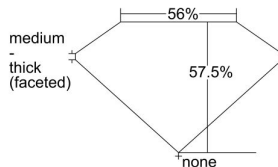

GIA®

FACSIMILE

GIA REPORT 1488359046

Verify this report at GIA.edu

GIA NATURAL DIAMOND DOSSIER®

January 16, 2024
GIA Report Number 1488359046
Shape and Cutting Style ..... Heart Brilliant
Measurements ..... 4.54 x 5.21 x 2.99 mm

GRADING RESULTS

Carat Weight ..... 0.41 carat
Color Grade ..... G
Clarity Grade VVS1

ADDITIONAL GRADING INFORMATION

Polish ..... Excellent
Symmetry ..... Very Good
Fluorescence ..... Medium Blue
Clarity Characteristics..... Needle, Pinpoint
Inscription(s): GIA 1488359046

PROPORTIONS

Profile not to actual proportions

GRADING SCALES

GIA COLOR SCALE		GIA CLARITY SCALE			
COLORLESS	D	VERY VERY SLIGHTLY INCLUDED	FLAWLESS		
	E		INTERNALLY FLAWLESS		
	F	VERY SLIGHTLY INCLUDED	VVS₁		
	G		VVS₂		
	H		VS₁		
	NEAR COLORLESS	I	SLIGHTLY INCLUDED	VS₂	
		J		SI₁	
		FAINT	K	INCLUDED	SI₂
			L		I₁
			M		I₂
VERT LIGHT	N	LIGHT	I₃		
	O				
	P				
	Q				
	R