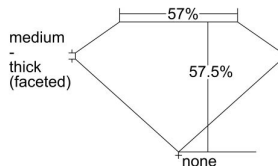

GIA®

FACSIMILE

GIA REPORT 1488000805

Verify this report at GIA.edu

GIA NATURAL DIAMOND DOSSIER®

November 04, 2023
GIA Report Number 1488000805
Shape and Cutting Style ..... Heart Brilliant
Measurements ..... 5.65 x 6.61 x 3.80 mm

GRADING RESULTS

Carat Weight ..... 0.84 carat
Color Grade ..... F
Clarity Grade I1

ADDITIONAL GRADING INFORMATION

Polish ..... Excellent
Symmetry ..... Very Good
Fluorescence ..... None
Clarity Characteristics ..... Feather
Inscription(s): GIA 1488000805

PROPORTIONS

Profile not to actual proportions

GRADING SCALES

GIA COLOR SCALE		GIA CLARITY SCALE			
COLORLESS	D	VERY VERY SLIGHTLY INCLUDED	FLAWLESS		
	E		INTERNALLY FLAWLESS		
	F	VERY SLIGHTLY INCLUDED	VVS₁		
	G		VVS₂		
	H		VS₁		
	NEAR COLORLESS	I	SLIGHTLY INCLUDED	VS₂	
		J		SI₁	
		FAINT	K	INCLUDED	SI₂
			L		I₁
			M		I₂
VERT LIGHT	N	LIGHT	I₃		
	O				
	P				
	Q				
	R